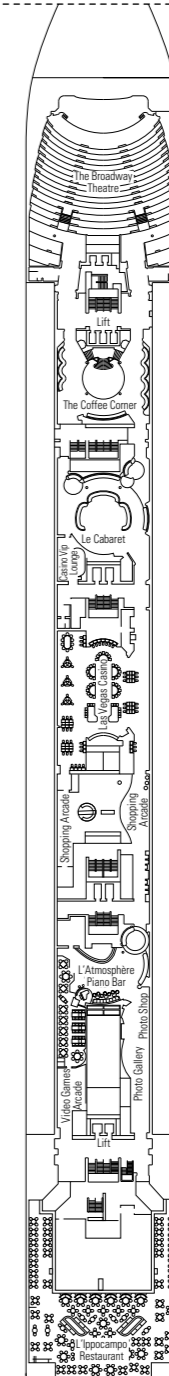

MSC Lirica

Use the deck plans to select your ideal cabin.
Choose the deck you wish then use the colours to identify the category of accommodation you desire.

Cabins 992 | Guests 2679

Cabin Categories and Experiences.

BELLA EXPERIENCE

- Interior
- Outside with Partial View

FANTASTICA EXPERIENCE

- Interior
- Ocean View
- Balcony
- Suite

AUREA EXPERIENCE

- Ocean View
- Balcony
- Suite

LEGEND

- ▲ Sofa bed
- 3rd bed is a pullman bed
- 3rd and 4th beds are pullman beds
- ↔ Connecting Cabins
- H Cabins for guests with disabilities or reduced mobility
- Cabins with partial view

- All cabins have one double bed convertible to two single beds, except in cabins for guests with disabilities or reduced mobility (H).
- 3rd bed available in all categories except for Outside with Partial View Bella.
- 4th bed available in all categories except for Outside with Partial View Bella and Balcony Aurea.