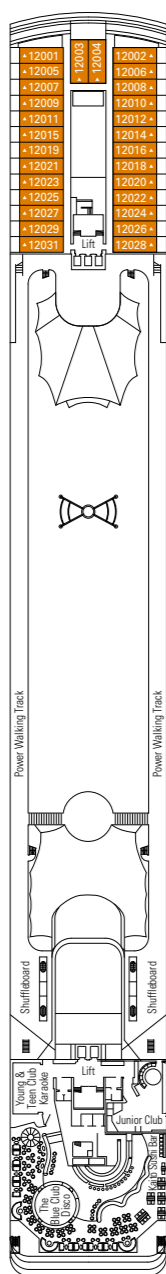

MSC Lirica

Use the deck plans to select your ideal cabin.
Choose the deck you wish then use the colours to identify the category of accommodation you desire.

Cabins 992 | Guests 2679

Cabin Categories and Experiences.

BELLA EXPERIENCE

- Interior
- Outside with Partial View

FANTASTICA EXPERIENCE

- Interior
- Ocean View
- Balcony
- Suite

AUREA EXPERIENCE

- Ocean View
- Balcony
- Suite

LEGEND

- ▲ Sofa bed
- 3rd bed is a pullman bed
- 3rd and 4th beds are pullman beds
- ↔ Connecting Cabins
- H Cabins for guests with disabilities or reduced mobility
- Cabins with partial view

- All cabins have one double bed convertible to two single beds, except in cabins for guests with disabilities or reduced mobility (H).
- 3rd bed available in all categories except for Outside with Partial View Bella.
- 4th bed available in all categories except for Outside with Partial View Bella and Balcony Aurea.

DECK 13
MINIGOLF

DECK 12
ROSSINI

DECK 11
VIVALDI

DECK 10
BELLINI

DECK 9
ALBINONI

DECK 8
PAGANINI

DECK 7
SCARLATTI

DECK 6
PUCCINI