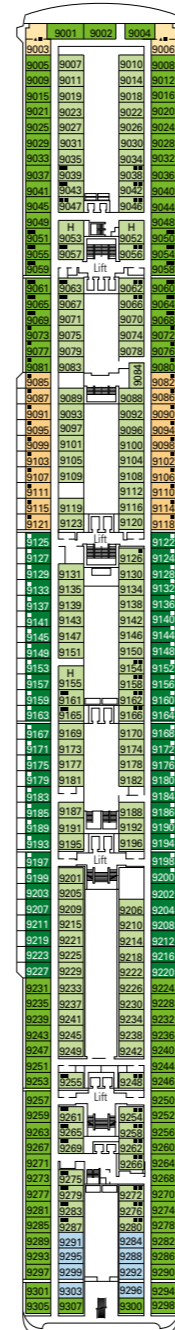

MSC Lirica

Use the deck plans to select your ideal cabin.
Choose the deck you wish then use the colours to identify the category of accommodation you desire.

Cabins 992 | Guests 2679

Cabin Categories and Experiences.

BELLA EXPERIENCE

- Interior
- Outside with Partial View

FANTASTICA EXPERIENCE

- Interior
- Ocean View
- Balcony
- Suite

AUREA EXPERIENCE

- Ocean View
- Balcony
- Suite

LEGEND

- ▲ Sofa bed
- 3rd bed is a pullman bed
- 3rd and 4th beds are pullman beds
- ↔ Connecting Cabins
- H Cabins for guests with disabilities or reduced mobility
- Cabins with partial view

- All cabins have one double bed convertible to two single beds, except in cabins for guests with disabilities or reduced mobility (H).
- 3rd bed available in all categories except for Outside with Partial View Bella.
- 4th bed available in all categories except for Outside with Partial View Bella and Balcony Aurea.

DECK 13
MINIGOLF

DECK 12
ROSSINI

DECK 11
VIVALDI

DECK 10
BELLINI

DECK 9
ALBINONI

DECK 8
PAGANINI

DECK 7
SCARLATTI

DECK 6
PUCCINI