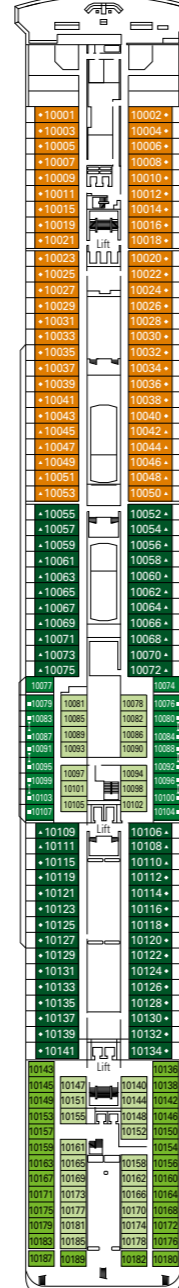

MSC Lirica

Use the deck plans to select your ideal cabin.
Choose the deck you wish then use the colours to identify the category of accommodation you desire.

Cabins 992 | Guests 2679

Cabin Categories and Experiences.

BELLA EXPERIENCE

- Interior
- Outside with Partial View

FANTASTICA EXPERIENCE

- Interior
- Ocean View
- Balcony
- Suite

AUREA EXPERIENCE

- Ocean View
- Balcony
- Suite

LEGEND

- ▲ Sofa bed
- 3rd bed is a pullman bed
- 3rd and 4th beds are pullman beds
- ↔ Connecting Cabins
- H Cabins for guests with disabilities or reduced mobility
- Cabins with partial view

- All cabins have one double bed convertible to two single beds, except in cabins for guests with disabilities or reduced mobility (H).
- 3rd bed available in all categories except for Outside with Partial View Bella.
- 4th bed available in all categories except for Outside with Partial View Bella and Balcony Aurea.

DECK 13
MINIGOLF

DECK 12
ROSSINI

DECK 11
VIVALDI

DECK 10
BELLINI

DECK 9
ALBINONI

DECK 8
PAGANINI

DECK 7
SCARLATTI

DECK 6
PUCCINI