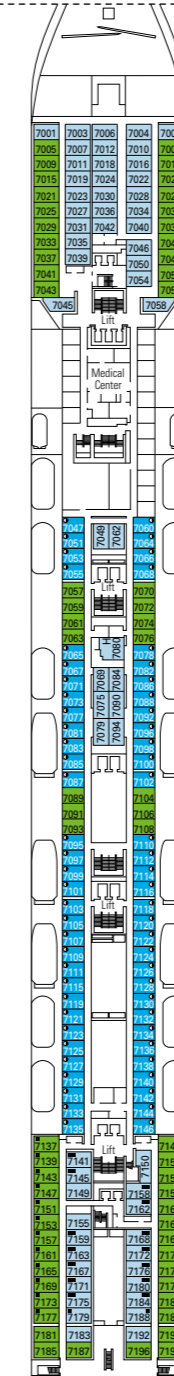

MSC Lirica

Use the deck plans to select your ideal cabin.
Choose the deck you wish then use the colours to identify the category of accommodation you desire.

Cabins 992 | Guests 2679

Cabin Categories and Experiences.

BELLA EXPERIENCE

- Interior
- Outside with Partial View

FANTASTICA EXPERIENCE

- Interior
- Ocean View
- Balcony
- Suite

AUREA EXPERIENCE

- Ocean View
- Balcony
- Suite

LEGEND

- ▲ Sofa bed
- 3rd bed is a pullman bed
- 3rd and 4th beds are pullman beds
- ↔ Connecting Cabins
- H Cabins for guests with disabilities or reduced mobility
- Cabins with partial view

- All cabins have one double bed convertible to two single beds, except in cabins for guests with disabilities or reduced mobility (H).
- 3rd bed available in all categories except for Outside with Partial View Bella.
- 4th bed available in all categories except for Outside with Partial View Bella and Balcony Aurea.

DECK 13
MINIGOLF

DECK 12
ROSSINI

DECK 11
VIVALDI

DECK 10
BELLINI

DECK 9
ALBINONI

DECK 8
PAGANINI

DECK 7
SCARLATTI

DECK 6
PUCCINI