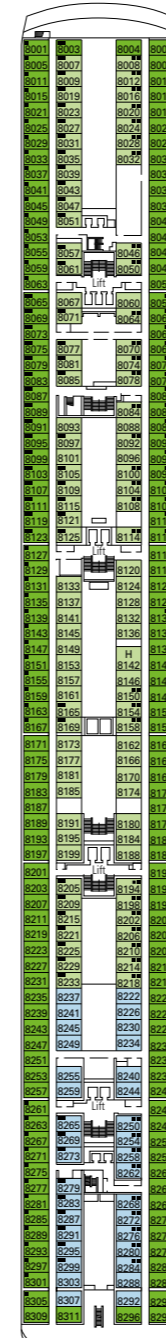

MSC Lirica

Use the deck plans to select your ideal cabin.
Choose the deck you wish then use the colours to identify the category of accommodation you desire.

Cabins 992 | Guests 2679

Cabin Categories and Experiences.

BELLA EXPERIENCE

- Interior
- Outside with Partial View

FANTASTICA EXPERIENCE

- Interior
- Ocean View
- Balcony
- Suite

AUREA EXPERIENCE

- Ocean View
- Balcony
- Suite

LEGEND

- ▲ Sofa bed
- 3rd bed is a pullman bed
- 3rd and 4th beds are pullman beds
- ↔ Connecting Cabins
- H Cabins for guests with disabilities or reduced mobility
- Cabins with partial view

- All cabins have one double bed convertible to two single beds, except in cabins for guests with disabilities or reduced mobility (H).
- 3rd bed available in all categories except for Outside with Partial View Bella.
- 4th bed available in all categories except for Outside with Partial View Bella and Balcony Aurea.

DECK 13
MINIGOLF

DECK 12
ROSSINI

DECK 11
VIVALDI

DECK 10
BELLINI

DECK 9
ALBINONI

DECK 8
PAGANINI

DECK 7
SCARLATTI

DECK 6
PUCCINI