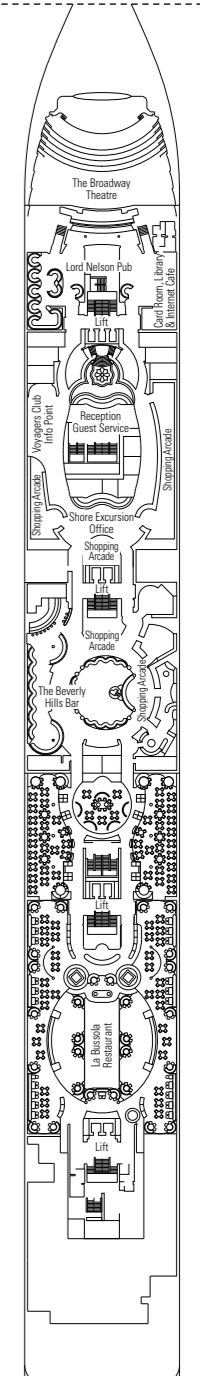

MSC Lirica

Use the deck plans to select your ideal cabin.
Choose the deck you wish then use the colours to identify the category of accommodation you desire.

Cabins 992 | Guests 2679

Cabin Categories and Experiences.

BELLA EXPERIENCE

- Interior
- Outside with Partial View

FANTASTICA EXPERIENCE

- Interior
- Ocean View
- Balcony
- Suite

AUREA EXPERIENCE

- Ocean View
- Balcony
- Suite

LEGEND

- ▲ Sofa bed
- 3rd bed is a pullman bed
- 3rd and 4th beds are pullman beds
- ↔ Connecting Cabins
- H Cabins for guests with disabilities or reduced mobility
- Cabins with partial view

- All cabins have one double bed convertible to two single beds, except in cabins for guests with disabilities or reduced mobility (H).
- 3rd bed available in all categories except for Outside with Partial View Bella.
- 4th bed available in all categories except for Outside with Partial View Bella and Balcony Aurea.

DECK 13
MINIGOLF

DECK 12
ROSSINI

DECK 11
VIVALDI

DECK 10
BELLINI

DECK 9
ALBINONI

DECK 8
PAGANINI

DECK 7
SCARLATTI

DECK 6
PUCCINI