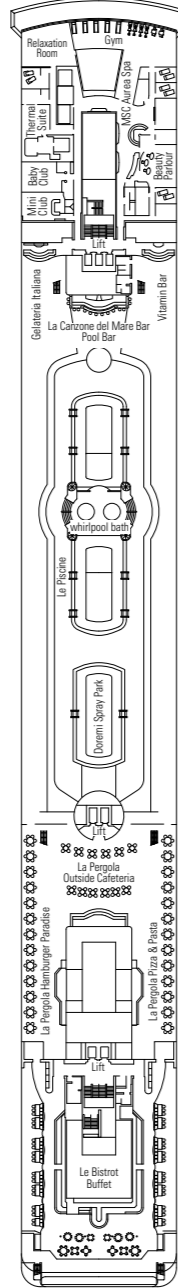

MSC Lirica

Use the deck plans to select your ideal cabin.
Choose the deck you wish then use the colours to identify the category of accommodation you desire.

Cabins 992 | Guests 2679

Cabin Categories and Experiences.

BELLA EXPERIENCE

- Interior
- Outside with Partial View

FANTASTICA EXPERIENCE

- Interior
- Ocean View
- Balcony
- Suite

AUREA EXPERIENCE

- Ocean View
- Balcony
- Suite

LEGEND

- ▲ Sofa bed
- 3rd bed is a pullman bed
- 3rd and 4th beds are pullman beds
- ↔ Connecting Cabins
- H Cabins for guests with disabilities or reduced mobility
- Cabins with partial view

- All cabins have one double bed convertible to two single beds, except in cabins for guests with disabilities or reduced mobility (H).
- 3rd bed available in all categories except for Outside with Partial View Bella.
- 4th bed available in all categories except for Outside with Partial View Bella and Balcony Aurea.

DECK 13
MINIGOLF

DECK 12
ROSSINI

DECK 11
VIVALDI

DECK 10
BELLINI

DECK 9
ALBINONI

DECK 8
PAGANINI

DECK 7
SCARLATTI

DECK 6
PUCCINI